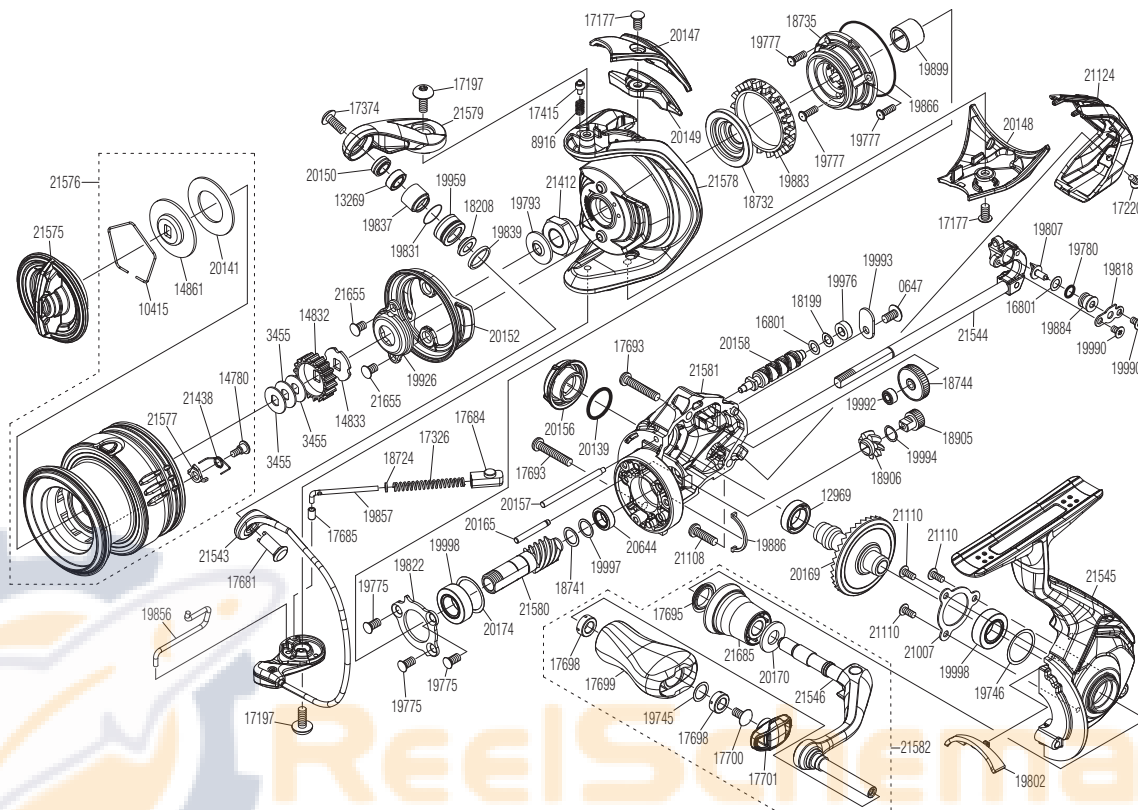

SHIMANO

ULTEGRA SA-RB

ULT-1000

Please note that the number of adjusting washers may not always be the same as shown in the exploded views.

(51SF52B010X)

Please note that your actions take full responsibility when you take it apart.